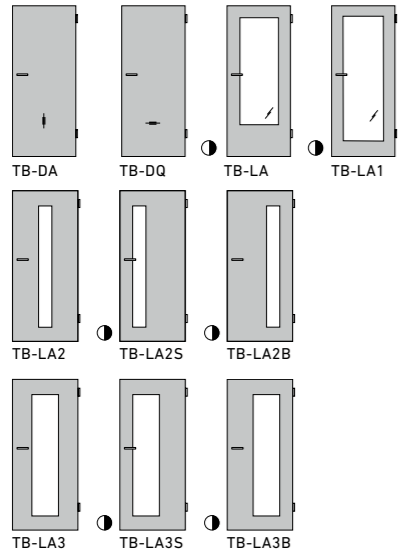

STANDARD
STANDARD

ROYAL 500
ROYAL 500